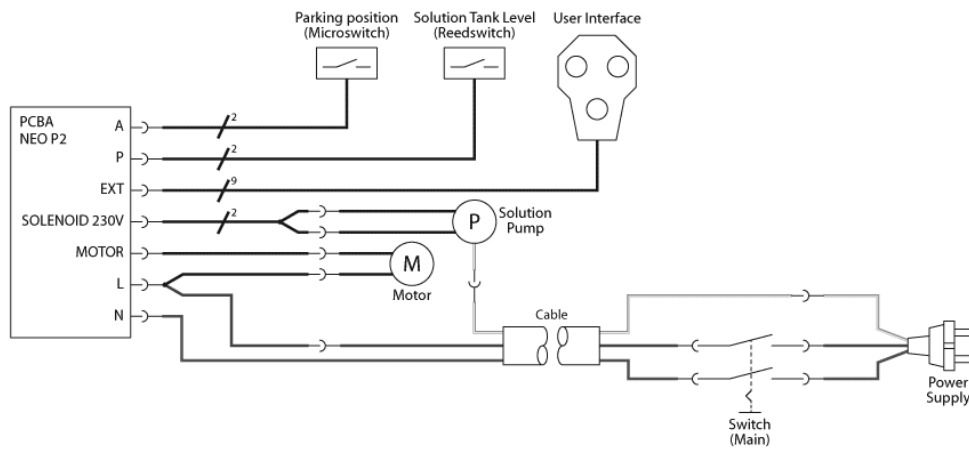

Pos.	Artikel-Nr.	Menge	Variante	Notes
1	107413511	1	PCBA DELTA UP 220-240V	
2	107414815	1	PARKING SWITCH	
3	107413492	1	DOSING PUMP NILFISKDOSING PUMP, NILFISK	[1]
4	107413510	1	NILFISK USER INTERFACE	
5	107413516	1	SWITCH MAINSWITCH, MAIN	
6	107413507	1	MOTOR HOUSING	
7	107413533	1	WIRE W. JST3POL	
8	107418112	1	DETACHABLE CORD 10M AU/NZ	
8	107414842	1	Netzkabel EU, abnehmbar, 15 m	
8	107414843	1	DETACHABLE CORD 15M GB	

Part Notes:

1. [1] - TSB-FC-2020-019 MA10 dosing pump
   DE TSB-FC-2020-019 SC100 Scrubtec 130 Dosierpumpe