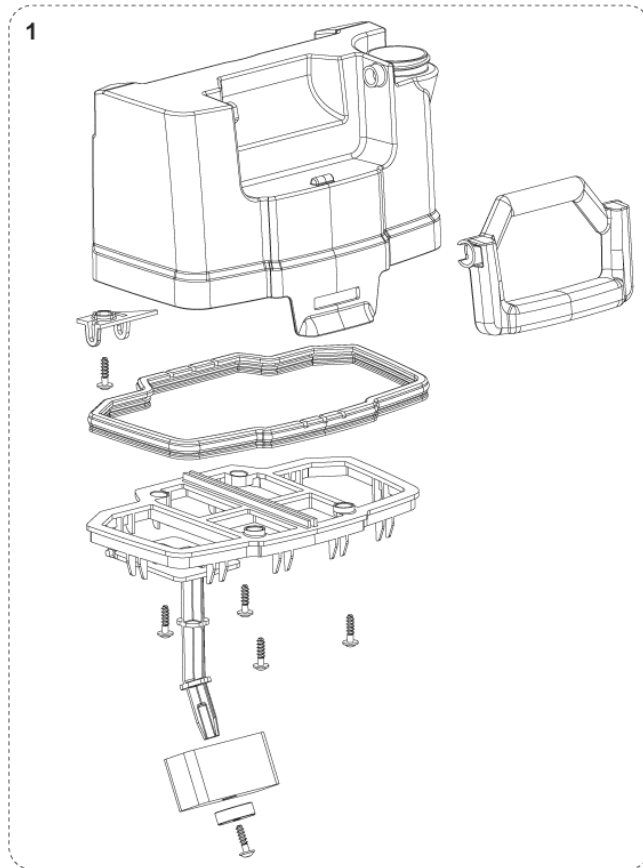

RECOVERY TANK

SC100 E NIL

2017.11.02

2016.05.24

Pos.	Artikel-Nr.	Menge	Variante	Notes
1	107413527	1	Tankabdeckung grau	
2	107413484	1	CAP FOR RECOVERY TANK	
3	107413513	1	RECOVERY TANK GREY