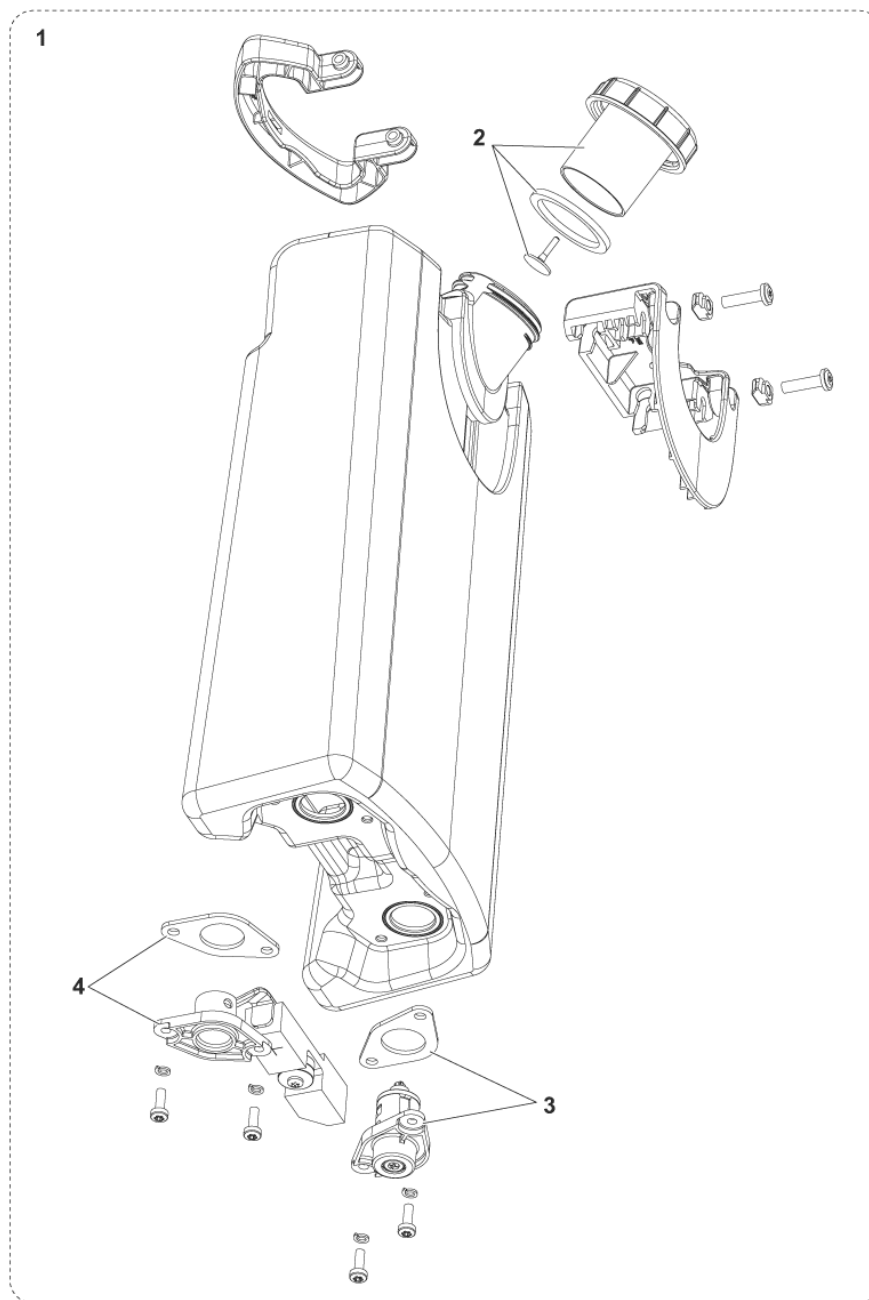

Pos.	Artikel-Nr.	Menge	Variante	Notes
1	107413519	1	SOLUTION TANK NATURAL	
2	107413485	1	CAP SOLUTION TANK JET BLACK	
3	107413532	1	VALVE FOR SOLUTION TANK CPL.	
4	107413506	1	LID FOR FILTER JET BLACK