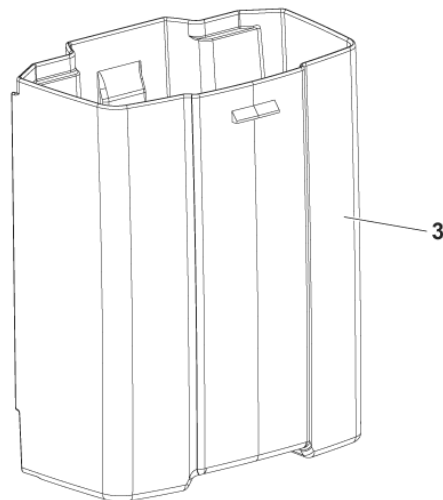

RECOVERY TANK

SC100 E NIL

2017.11.02

2016.05.24

Pos.	Artikel-Nr.	Menge	Variante	Notes
1	107413527	1	Tankabdeckung grau	
2	107413484	1	CAP FOR RECOVERY TANK	
3	107413513	1	RECOVERY TANK GREY