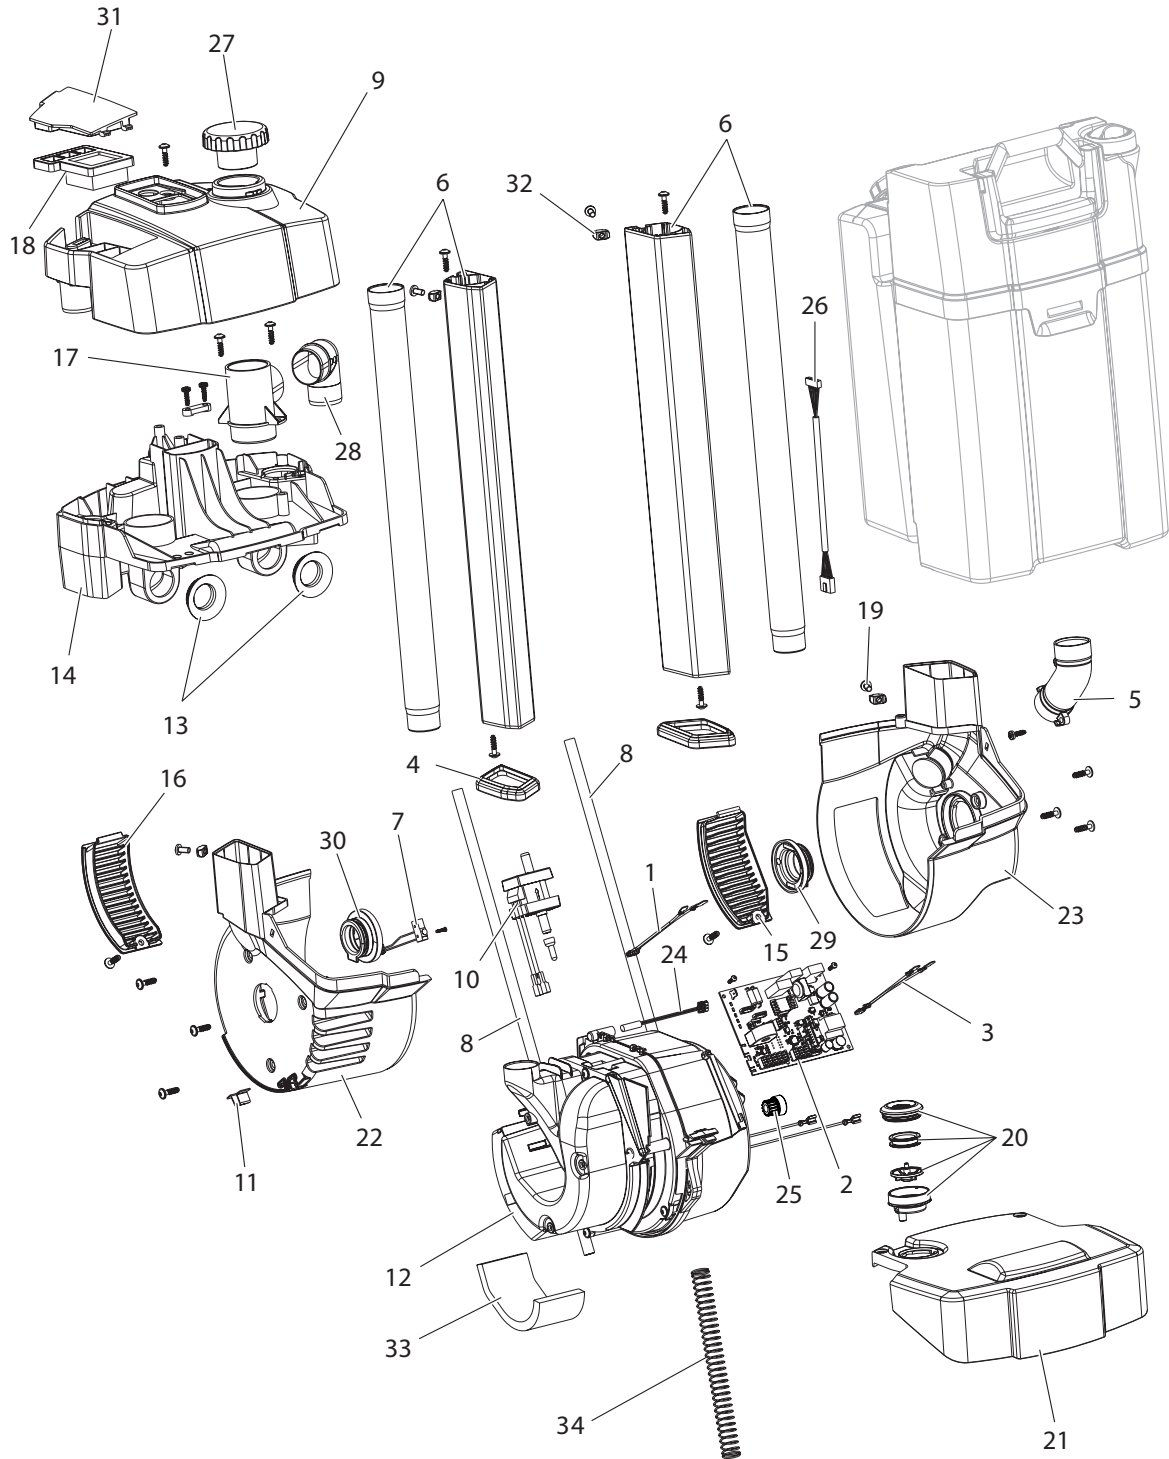

Pos.	Artikel-Nr.	Menge	Variante	Notes
1	107414819	1	WIRE FOR PUMP	
2	107413511	1	PCBA DELTA UP 220-240V	
3	107414814	1	WIRE W.FASTONS	
4	107414820	2	SEALING LEFT RIGHT	
5	107413479	1	BEND FOR SUCTION HOSE	
6	107414816	2	PROFIL ALUMINIUM WITH TUBES	
7	107414815	1	PARKING SWITCH	
8	107413523	1	SILICONE HOSE 10X6	
9		1	TOPCOVER, NILFISK SC100	
10	107413492	1	DOSING PUMP NILFISK	[1]
10	107416430	1	DOSING PUMP ADVANCE	[2]
11		1	P-CLIP	
12	107413507	1	MOTOR HOUSING	[3]
12	107416434	1	MOTOR HOUSING US	[4]
13	107413499	1	GASKET IN/OUT	
14		1	FLOW BASE RAL 7016	
16		1	LID FOR OUTLET, TURBINE	
15		1	LID FOR OUTLET, MOTOR	
17		1	ADAPTER TOP COVER	
18	107413496	1	FILTER	
19	107413508	1	M5X10 BOLT	
20	107413497	1	SOLUTION FILTER	
21	107414821	1	TOP COVER BASE SC100	[3]
21	107416439	1	TOP COVER BASE ADVANCE	[4]
22		1	BODY RIGHT RAL 7016	
23		1	BODY LEFT RAL 7016	
24	107413533	1	WIRE W. JST3POL	
25	107413535	1	COG WHEEL M3 14T	
26	107413481	1	CABLE F.USER INTERFACE	
27	107413486	1	CAP FOR SPOT CLEANING BLACK	
29		1	POM BEARING LEFT	
28		1	ADAPTER TUBE 90°	
30		1	POM BEARING RIGHT	
31	107413504	1	LID FOR FILTER GREY	
32	107413529	1	T-NUT M5	
33	107414825	1	SOUND INSULATION PLATE KIT	
34	55940010	1	Feder	
K1	107416425	1	BODY RIGHT RAL 7016	[5]
K2	107416426	1	BODY LEFT RAL 7016	[6]
K3	107413498	1	FLOW BASE RAL 7016	[7]
K3	107416431	1	FLOW BASE RAL 7016 US	[8]

Part Notes:

- [1] - EU VERSION - SEE TSB-FC-2016-071
  TSB-FC-2020-019 MA10 dosing pump
  DE TSB-FC-2020-019 SC100 Scrubtec 130 Dosierpumpe
- [2] - US VERSION
  TSB-FC-2020-019 MA10 dosing pump
  DE TSB-FC-2020-019 SC100 Scrubtec 130 Dosierpumpe
- [3] - EU VERSION
- [4] - US VERSION
- [5] - NOT SHOWN - ITEMS No. 11-16-22-30
- [6] - NOT SHOWN - ITEMS No. 5-15-23-29
- [7] - NOT SHOWN - EU VERSION - ITEMS No. 9-14-17-28
- [8] - NOT SHOWN - US VERSION - ITEMS No. 9-14-17-28