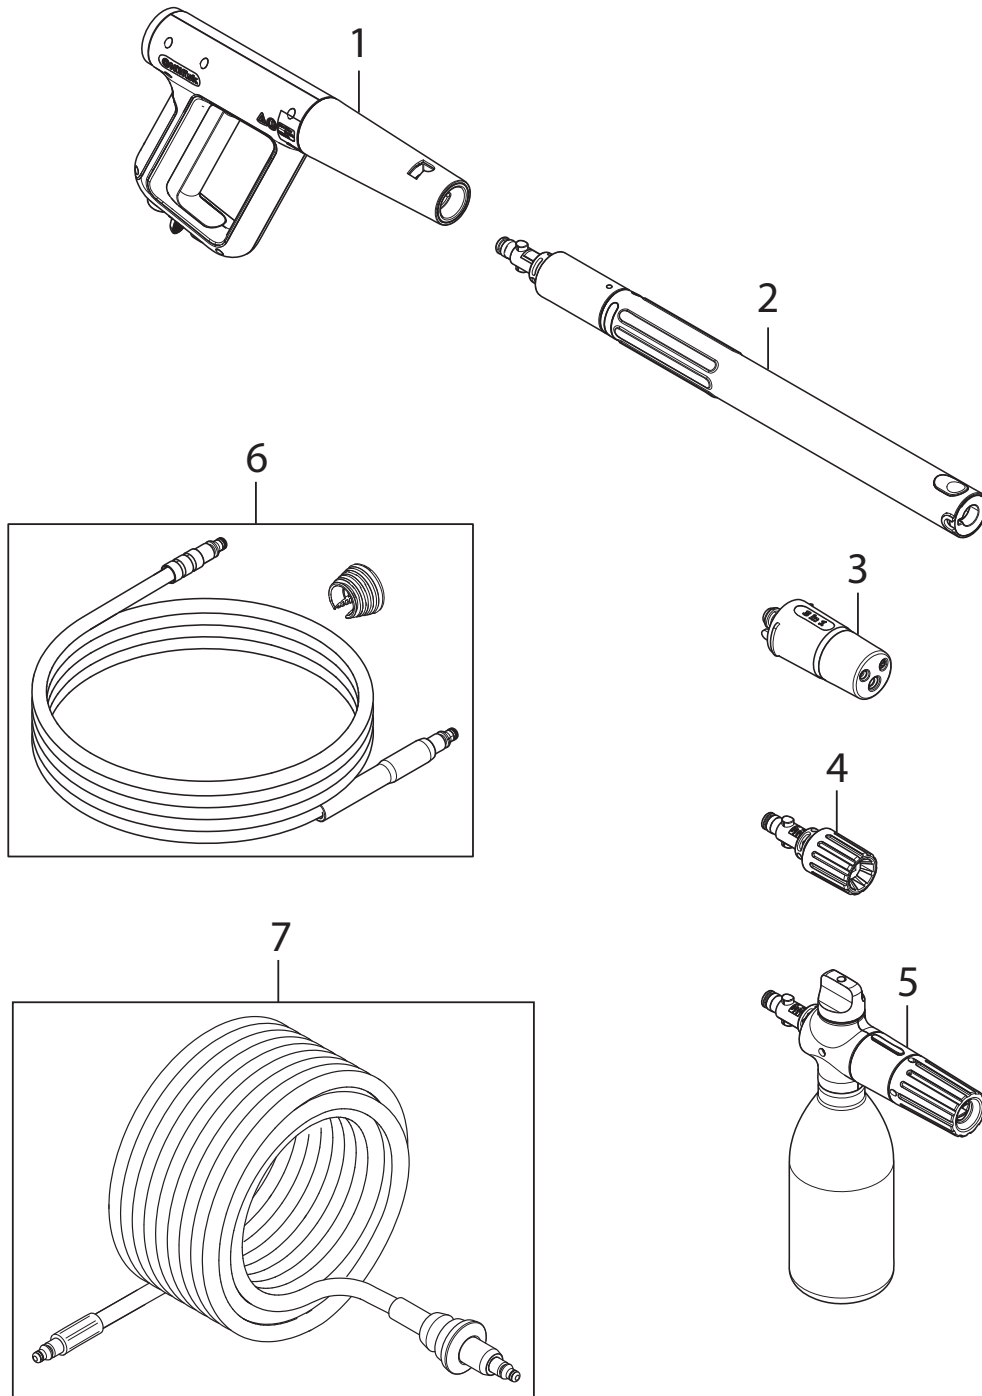

Pos.	Artikel-Nr.	Menge	Variante	Notes
3	128501741	1	MOTOR MODULE 2.1KW ALU 50HZ	
4	128501742	1	VIBRATION DAMPER	
5	128500605	1	THRUST BALL BEARING	
6	127130066	1	Beilagsscheibe D22X6,4X1,	
7	127500050	1	Federscheibe	
8	128500608	1	SCREW M6X16 10.9 FZB ISO4762	
9	128501744	1	WOBBLE DISC NA01 10°	
10	128500616	1	PISTON COMPLETE KIT 3PCS	
11	127440078	1	O-Ring 72x2 SH90	
12	128500618	1	Zylinderblock Consumer HDR	[1]
12	128501767	1	CYLINDER BLOCK KIT W.EASY START	[2]
13	128500619	1	Easy Start Kit	
14	128500620	1	U-PIN OUTLET	
15	128500195	1	Sieb	
16	128500675	1	U-PIN INLET	
17	128500624	1	Rückschlagventil	
18	128501623	1	INTERNAL HP HOSE KIT	
19	128500625	1	START/STOP VALVE D3.2	[1]
19	127440077	2	Steuerkolben	[2]
20	128501746	1	MICROSWITCH BOX COMPLETE	[1]
20	128501768	1	MICROSWITCH BOX COMPLETE	[2]
21	128500993	1	Dichtungssatz Kolben	
22	128500630	1	O-RING 10.0X2.2 NBR 90	
23	128500851	1	PRESSURE VALVE PLUG KIT	
24	127440085	1	O-RING 11.7X2.0 SH90	
25	128500855	1	INLET OUTLET VALVE 6PCS	
26	128501323	1	CYLINDERHEAD AND SCREW	
27	127500029	1	Beilagsscheibe	
28	127500050	1	Federscheibe	
29	128501635	1	SCREW M6X70 DIN 912 4PCS	
30	106404529	1	GARDENA COUPLING MALE 3/4	
31	128500578	1	INLET GASKET	
32	128501747	1	WATER INLET NA FLOW A	
33	128501748	1	CAP SEAL INLET	
34	128501749	2	U-PIN SEAL CAP 8X22.5X1.8	

Part Notes:

- [1] - Use up to July 1st 2023
  TSB-CON-2023-001 New Excellent160 water leakage issue
- [2] - Use after July 1st 2023
  TSB-CON-2023-001 New Excellent160 water leakage issue