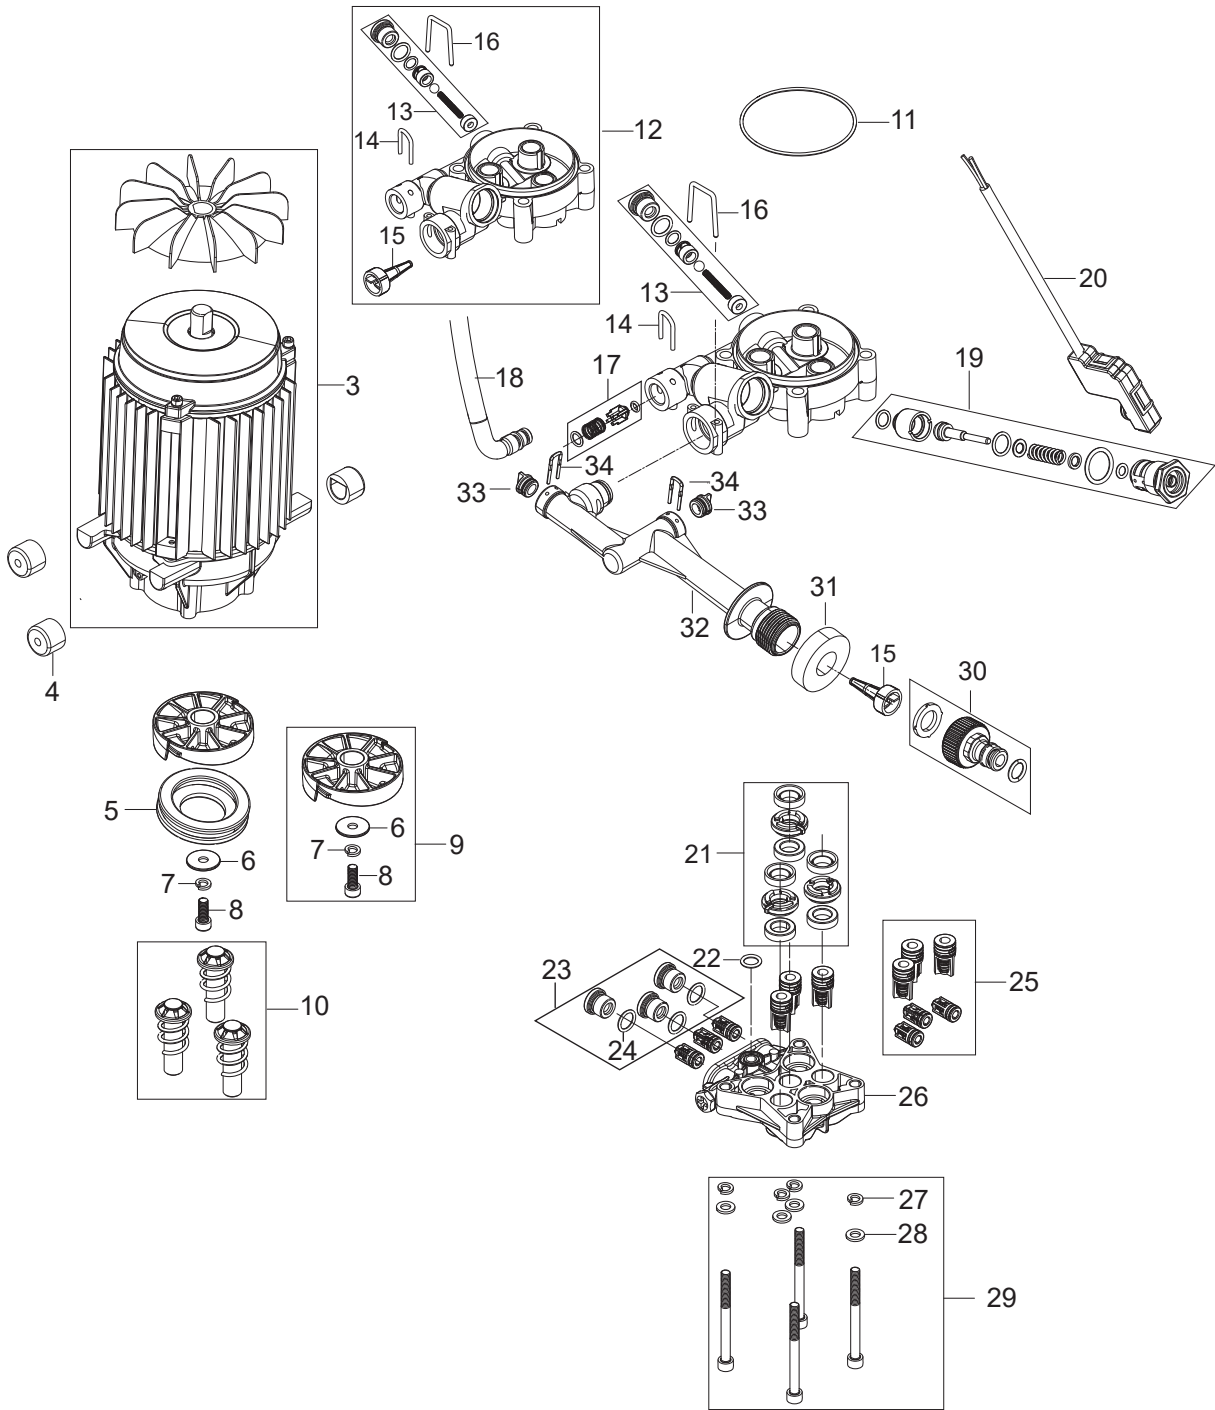

www.wap-nilfisk-alto-shop.de

Weiterblättern zur Ersatzteilliste 

PARTS LIST

2024.06.13

NILFISK

TABLE OF CONTENTS

Overview	1
Hose reel	3
Motor Pump	5
Accessories	7

Excellent 160

Pos.	Artikel-Nr.	Menge	Variante	Notes
1	106404529	1	GARDENA COUPLING MALE 3/4	
2	128501719	1	FRONT COVER KIT	
3	128501720	1	FRONT CABINET	
4	128501721	1	HANDLE COMPLETE	
5	128501722	1	GUN AND LANCE HOLDER	
6	128501723	1	WHEEL	
7	128501724	1	WHEEL AXLE	
8	128501725	1	REAR CABINET	
9	128501726	1	WIRE HOLDER AND 2X SCREW	
10	128501727	1	MOTOR COVER	
11	128501728	1	CLEANING TOOL BLUE	
12	128501729	1	HOOKS AND STRAPS	
13	128501730	1	EPDM SEAL FOR IPX5-5V	
14	128501731	1	COVER PCBA BOTTOM	
15	128501732	1	O-RING 1381X.5 NBR SH70	
16	128501733	1	MAIN SWITCH 16(14)	
17	128501734	1	SEAL FOR IPX5 230V	
18	128501735	1	SWITCH KNOB AND AXLE AND O-RING	
19	128501736	1	COVER FOR ELECTRIC PARTS 160 170	
20	128501737	1	CABLE HOOK	
21	128501738	1	POWER CABLE EU	
21	128501739	1	POWER CABLE UK	
22	128501740	1	CAPACITOR 50UF	
23	1814741	1	Kabelbinder	
NS	128501691	1	10 PCS 4C BOX EXCELLENT 160	

Excellent 160

Pos.	Artikel-Nr.	Menge	Variante	Notes
1	128501750	1	HANDLE GRIP	
2	128501751	1	HOSE REEL COVERS AND AXLE	
3	128501752	1	HOSE REEL SUPPORT	
4	128501629	1	ADAPTER SYSTEM	
5	128501630	1	GASKETS FOR ADAPTER SYSTEM	