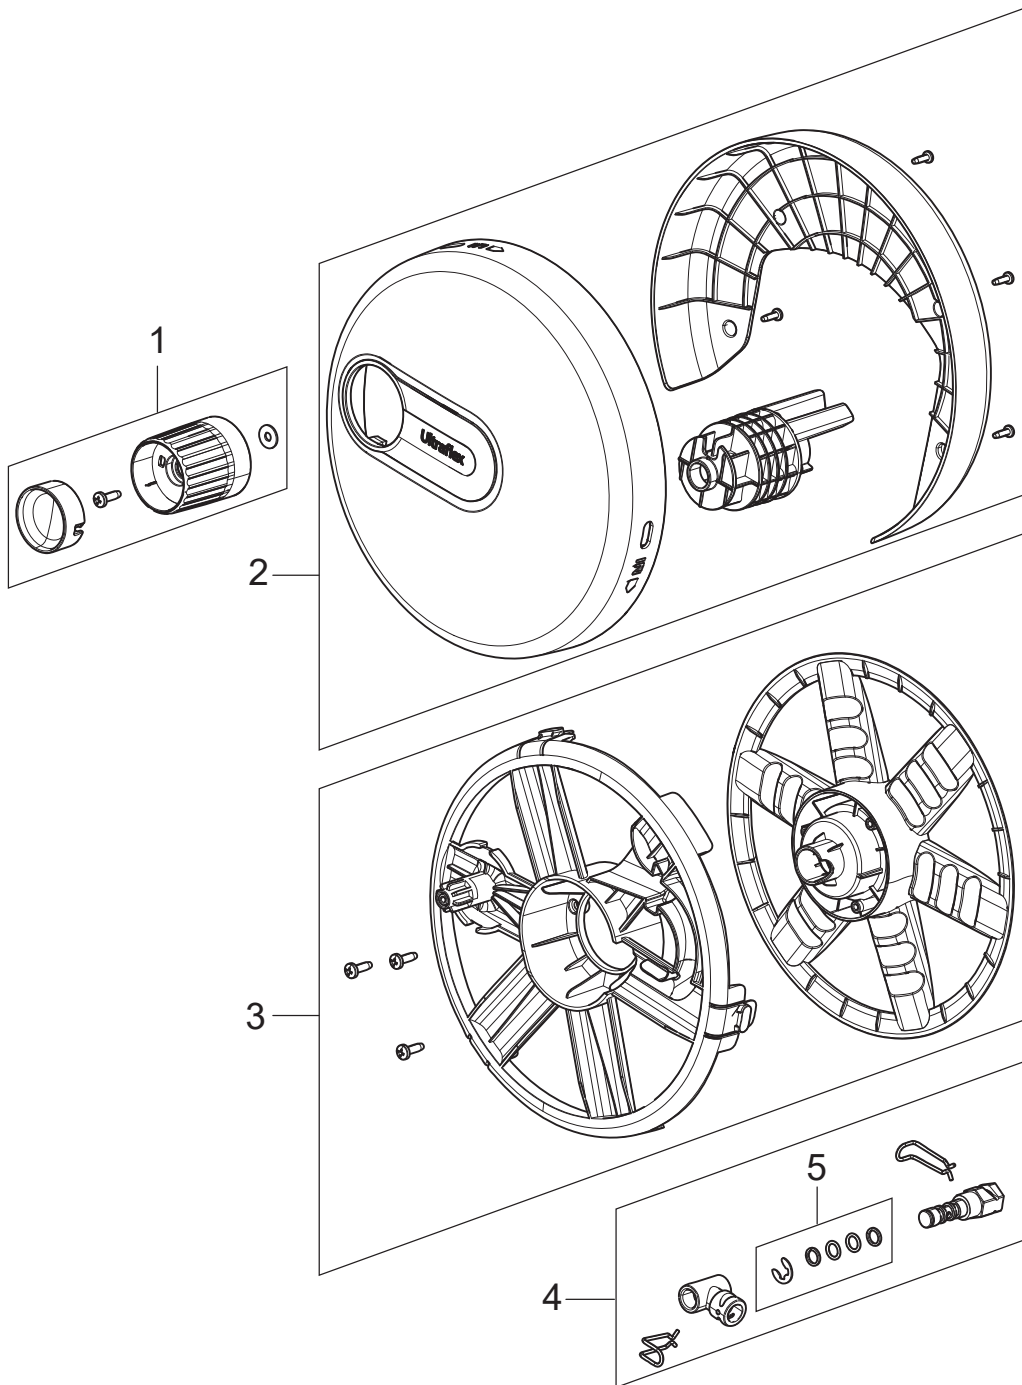

www.wap-nilfisk-alto-shop.de

Weiterblättern zur Ersatzteilliste 

PARTS LIST

2024.06.13

NILFISK

TABLE OF CONTENTS

Overview	1
Hose reel	3
Motor Pump	5
Accessories	7

Excellent 160

Pos.	Artikel-Nr.	Menge	Variante	Notes
1	106404529	1	GARDENA COUPLING MALE 3/4	
2	128501719	1	FRONT COVER KIT	
3	128501720	1	FRONT CABINET	
4	128501721	1	HANDLE COMPLETE	
5	128501722	1	GUN AND LANCE HOLDER	
6	128501723	1	WHEEL	
7	128501724	1	WHEEL AXLE	
8	128501725	1	REAR CABINET	
9	128501726	1	WIRE HOLDER AND 2X SCREW	
10	128501727	1	MOTOR COVER	
11	128501728	1	CLEANING TOOL BLUE	
12	128501729	1	HOOKS AND STRAPS	
13	128501730	1	EPDM SEAL FOR IPX5-5V	
14	128501731	1	COVER PCBA BOTTOM	
15	128501732	1	O-RING 1381X.5 NBR SH70	
16	128501733	1	MAIN SWITCH 16(14)	
17	128501734	1	SEAL FOR IPX5 230V	
18	128501735	1	SWITCH KNOB AND AXLE AND O-RING	
19	128501736	1	COVER FOR ELECTRIC PARTS 160 170	
20	128501737	1	CABLE HOOK	
21	128501738	1	POWER CABLE EU	
21	128501739	1	POWER CABLE UK	
22	128501740	1	CAPACITOR 50UF	
23	1814741	1	Kabelbinder	
NS	128501691	1	10 PCS 4C BOX EXCELLENT 160	