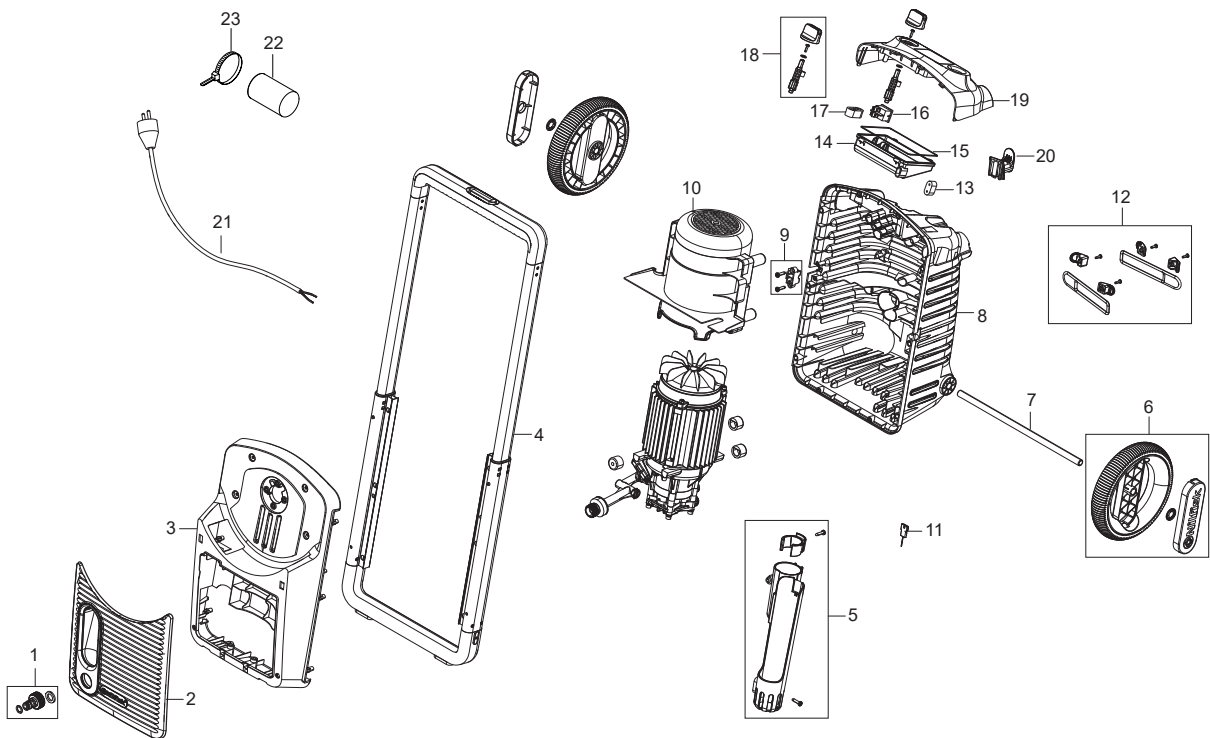

www.wap-nilfisk-alto-shop.de

Weiterblättern zur Ersatzteilliste 

PARTS LIST

2024.06.13

NILFISK

TABLE OF CONTENTS

Overview	1
Hose reel	3
Motor Pump	5
Accessories	7

Excellent 160

Pos.	Artikel-Nr.	Menge	Variante	Notes
1	106404529	1	GARDENA COUPLING MALE 3/4	
2	128501719	1	FRONT COVER KIT	
3	128501720	1	FRONT CABINET	
4	128501721	1	HANDLE COMPLETE	
5	128501722	1	GUN AND LANCE HOLDER	
6	128501723	1	WHEEL	
7	128501724	1	WHEEL AXLE	
8	128501725	1	REAR CABINET	
9	128501726	1	WIRE HOLDER AND 2X SCREW	
10	128501727	1	MOTOR COVER	
11	128501728	1	CLEANING TOOL BLUE	
12	128501729	1	HOOKS AND STRAPS	
13	128501730	1	EPDM SEAL FOR IPX5-5V	
14	128501731	1	COVER PCBA BOTTOM	
15	128501732	1	O-RING 1381X.5 NBR SH70	
16	128501733	1	MAIN SWITCH 16(14)	
17	128501734	1	SEAL FOR IPX5 230V	
18	128501735	1	SWITCH KNOB AND AXLE AND O-RING	
19	128501736	1	COVER FOR ELECTRIC PARTS 160 170	
20	128501737	1	CABLE HOOK	
21	128501738	1	POWER CABLE EU	
21	128501739	1	POWER CABLE UK	
22	128501740	1	CAPACITOR 50UF	
23	1814741	1	Kabelbinder	
NS	128501691	1	10 PCS 4C BOX EXCELLENT 160	

Excellent 160

Pos.	Artikel-Nr.	Menge	Variante	Notes
1	128501750	1	HANDLE GRIP	
2	128501751	1	HOSE REEL COVERS AND AXLE	
3	128501752	1	HOSE REEL SUPPORT	
4	128501629	1	ADAPTER SYSTEM	
5	128501630	1	GASKETS FOR ADAPTER SYSTEM	