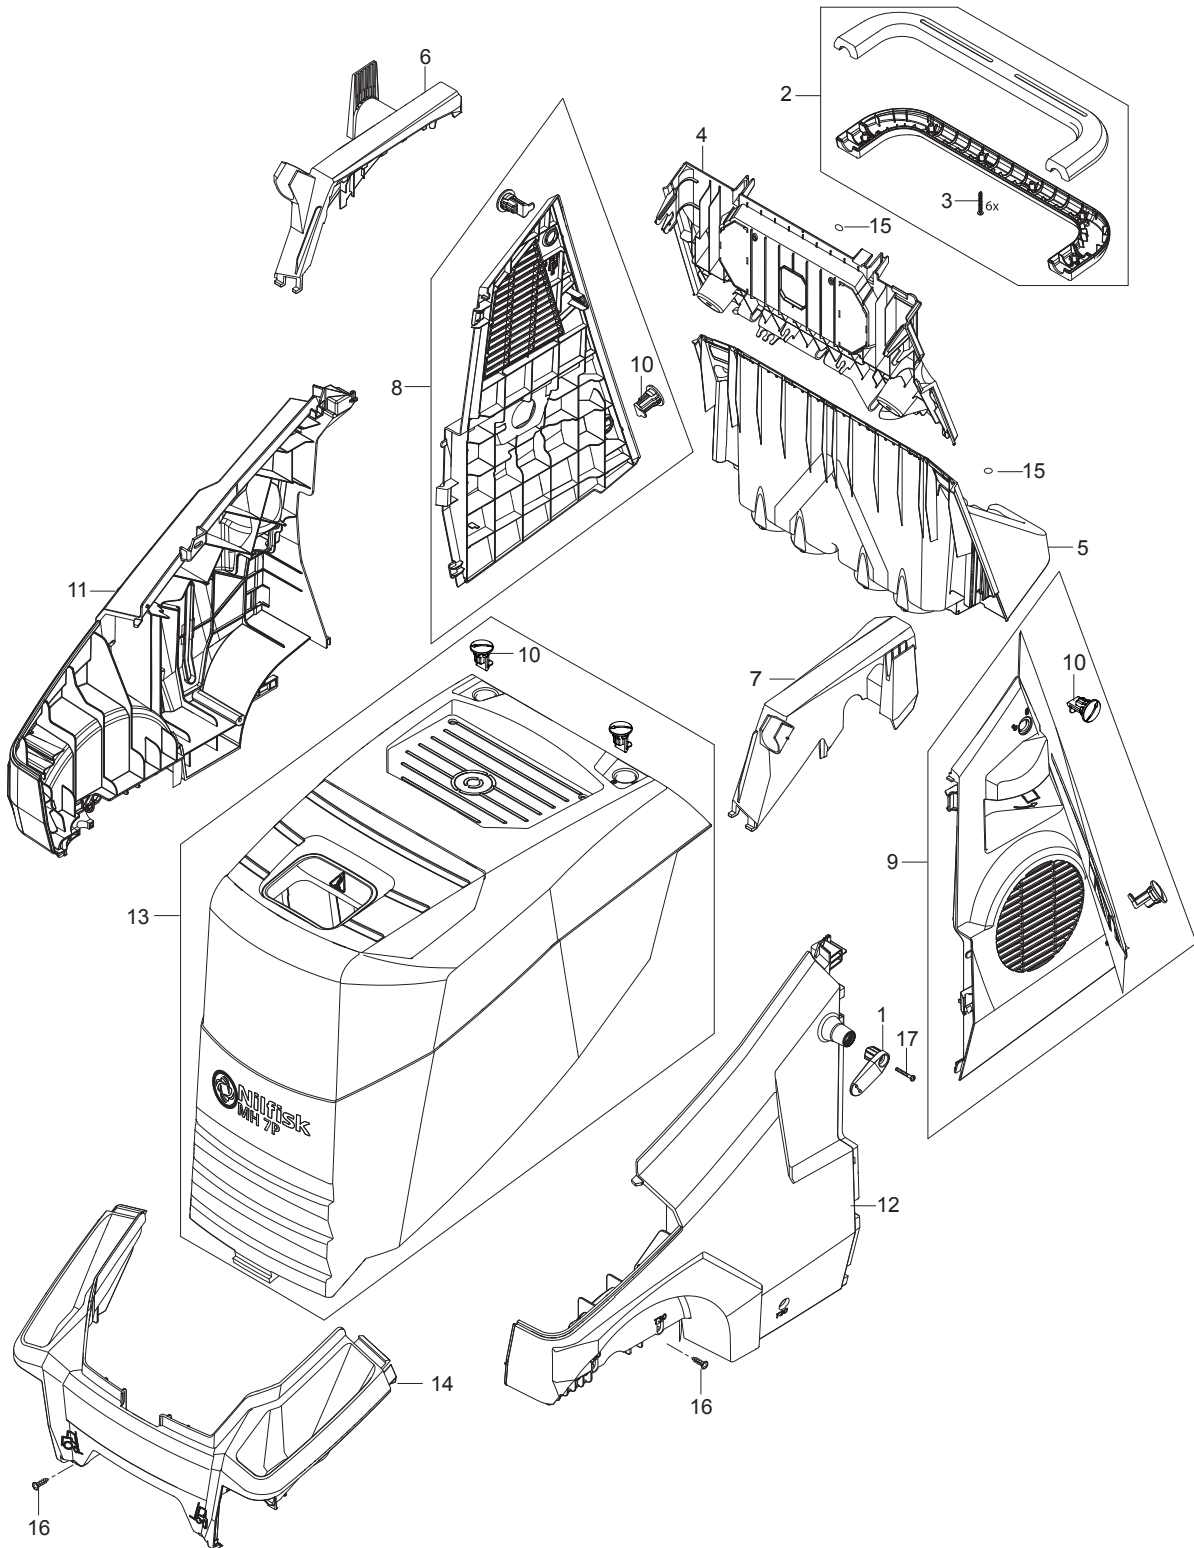

Pos.	Artikel-Nr.	Menge	Variante	Notes
1	107143025	1	CABLE HOOK CLAMP BLUE	
2	101118192	1	HANDLE KIT	
3	909100148	6	Ejotschraube K40x30 WN 14	
4	107143013	1	REAR END TOP	
5	107143014	1	REAR END BOTTOM	
6	107143021	1	COVERING FOR HANDLE RIGHT	
7	107143022	1	COVERING FOR HANDLE LEFT	
8	101118223	1	DOOR MPU C3 RIGHT	
9	107143019	1	DOOR LEFT W/LOCKS	
10	301001261	6	Verriegelung	
11	107143130	1	SIDE BUMPER LARGE RIGHT	
12	107143131	1	SIDE BUMPER LARGE LEFT	
13	101118205	1	CABINET MH 7P NILFISK KIT	
14	107143015	1	FRONT BUMPER	
15	107143009	6	BLIND PLUG D16.5 FOR T30 BLACK PE	
16	107143018	12	SCREW M6X16	
17	107141838	7	SCHRAUBE K50X18 WN1451 SCHWARZ TORX 20