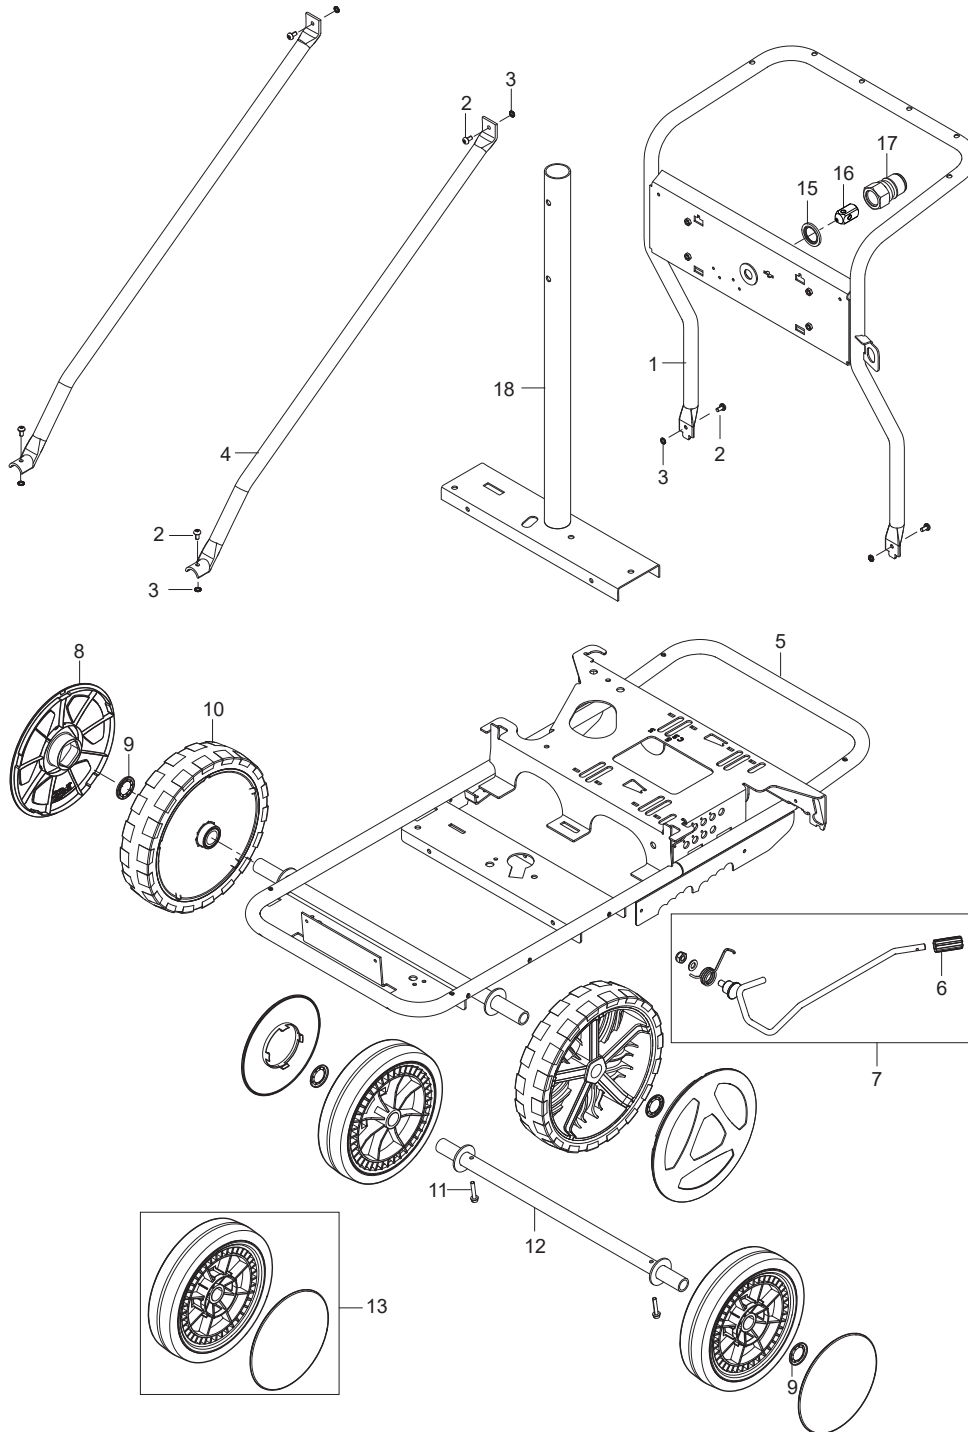

www.wap-nilfisk-alto-shop.de

Weiterblättern zur Ersatzteilliste →

PARTS LIST

2024.09.18

NILFISK

TABLE OF CONTENTS

Chassis large	1
Water break tank	3
Water inlet_FA	5
Cabinet	7
Hose reel	9
Fuel tank 30L	11
Anti-scale	13
1x detergent	15
Electric box for motor Star/Delta	17
Electric box for motor 1~,3~ STAR and 3~ DELTA	19
Electric box	21
Cables and wires	24
Motor	26
Cylinder block	28
Burner	30
Flow control w. hose connection	32
Fan	34
Water flow regulation	36
Boiler B7	38
Flow control FA	40
Default accessories	42

Pos.	Artikel-Nr.	Menge	Variante	Notes
1	31001157	1	FRAME HANDLE	
2	107143018	6	SCREW M6X16	
3	107143146	6	WASHER SERRATED M6	
4	31001158	2	HANDLE STIFFENER LONG	
5	31001159	1	FRAME LARGE WELDED	
6	107143028	1	BRAKE KNOB	
7	101118229	1	BRAKE ARM LONG KIT	
8	107145780	2	RADKAPPE FUER RAD Ø300X65	
9	46363	4	Klemmscheibe	
10	107145637	2	RAD D300X65 (STARCO)	
11	107143027	2	SCREW M6X35 SW10 DIN7500D FZB	
12	31001160	1	WHEEL AXLE REAR	
13	107143304	2	Rad D250 mit Abdeckung	
15	1801075	1	Dichtring	
16	107143066	1	PISTON	
17	1600493	1	Anschlussstück	
18	31001161	1	BOILER TUBE W. BRACKET LARGE	